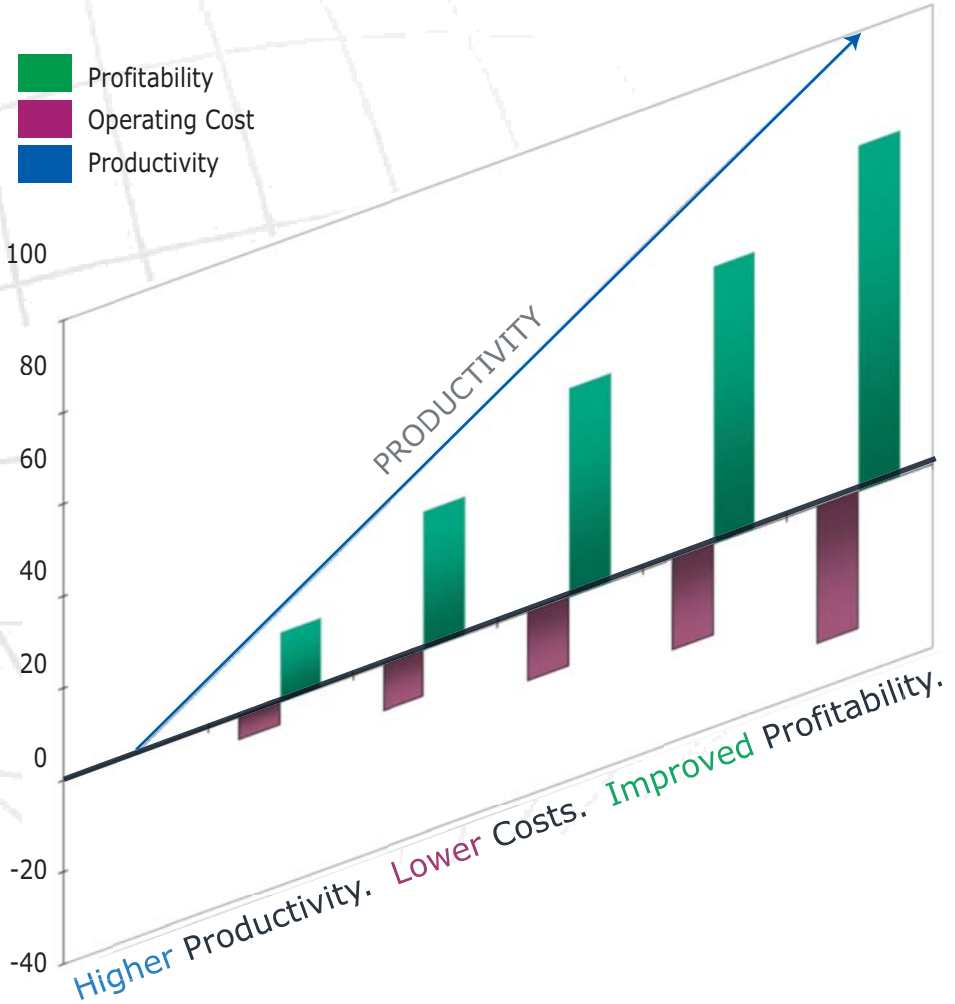

Heritage Digital